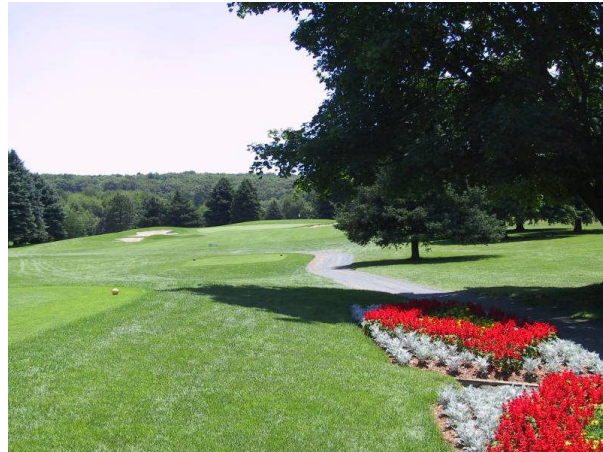

***Thinking of hosting a Golf Outing?
Book at Ellington Ridge!!***

What makes us unique...

- Player friendly course easily managed by golfers of all ages and abilities.
- Subtle elevation changes allow guests of all physical abilities to easily traverse the course.
- Impeccable golf course conditioning.
- Dramatic views.
- Experienced staff skilled at hosting premiere golf events.
- Cornish designed golf course.

**For more information,
Contact us anytime to start planning your Golf Outing.
Act now, dates are limited.**

Our Club Manager, Nancy Chambers, is happy to answer any questions you may have. Please contact her at 860-872-9133 or e-mail her at club.manager@ellingtonridge.org

Ellington Ridge Country Club
56 Abbott Road
Ellington, CT 06029
Phone: 860-872-9133
Fax: 860-870-7340

•